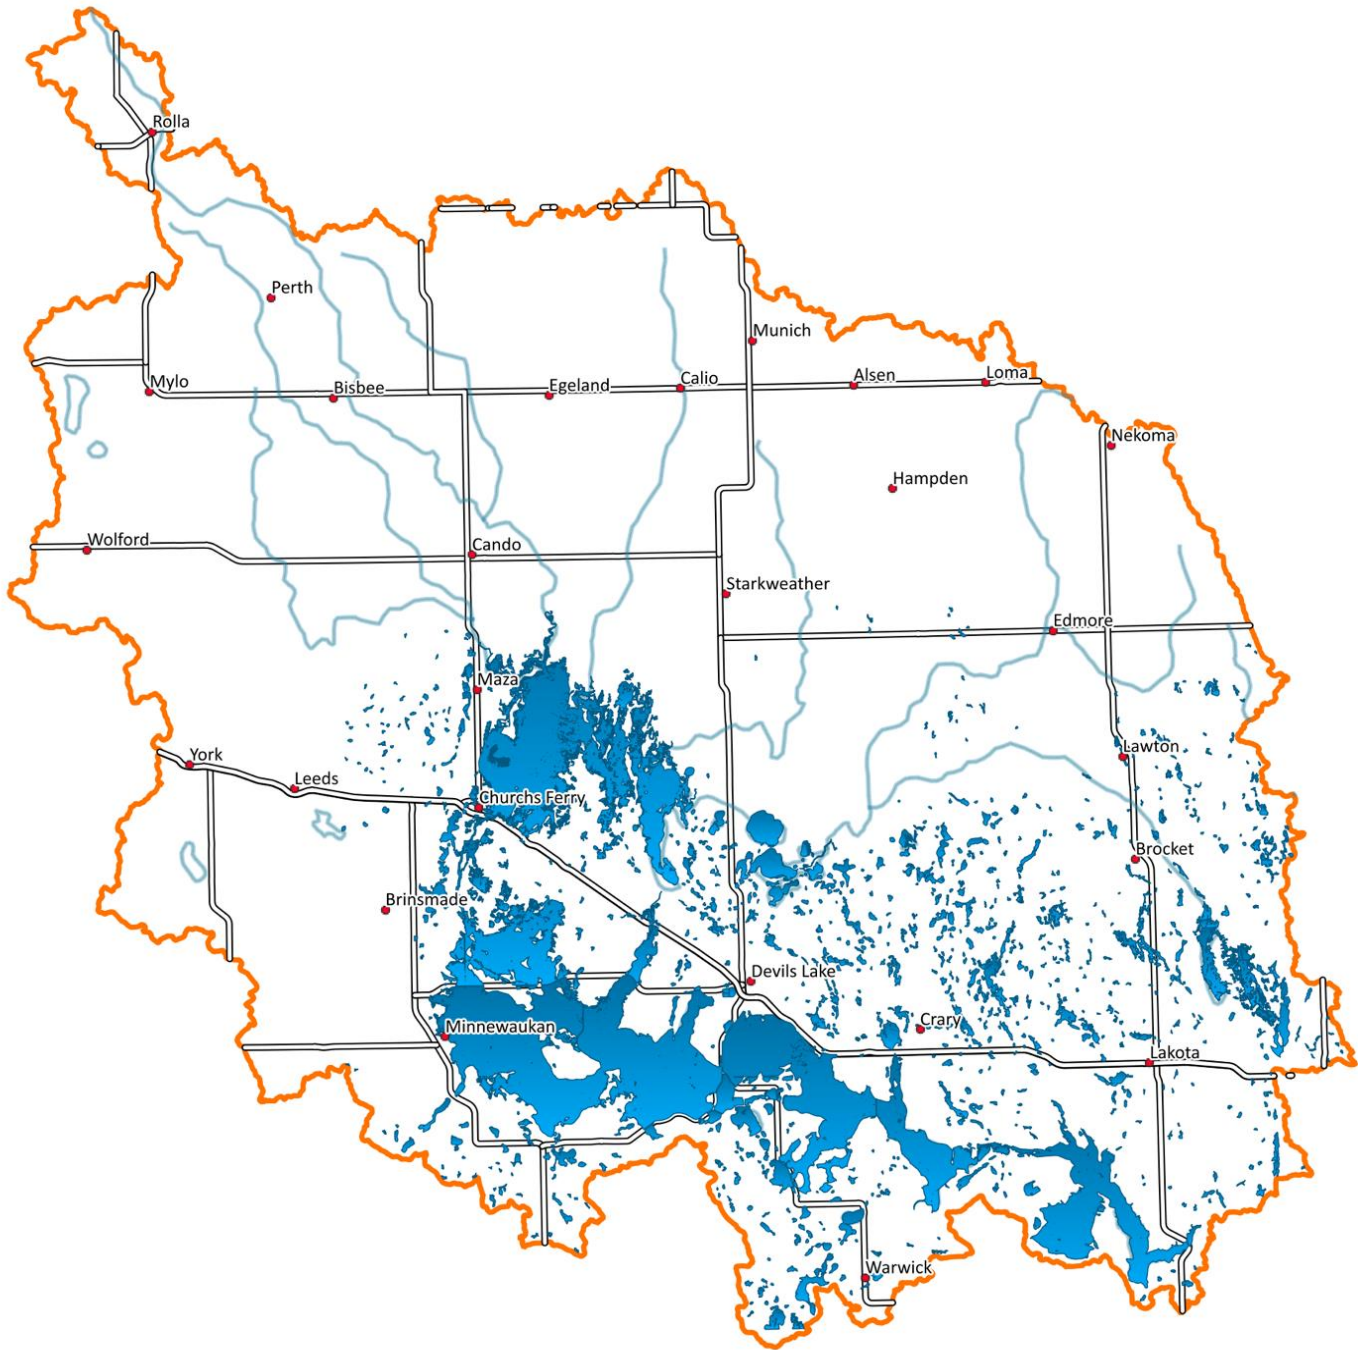

# 3840 sq. mile Watershed –

**The Devils Lake Basin**